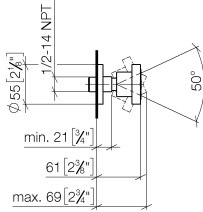

**Body spray without volume control - Chrome**

TARA

28 528 979

- spray head Ø 55mm
- ball-joint pivotable through 25° (in any direction)
- HORIZONTAL RAIN, max. flow rate 7 l/min (at 3 bar)
- with anti-scale system
- rosette Ø 55 mm
- 1/2" connection

**Recommended miscellaneous**

- Concealed wall elbow -** 35 085 970 90
- max. recess depth 163 mm
  - min. recess depth 90 mm

28 528 979

mm [inches]

### Flow rate chart