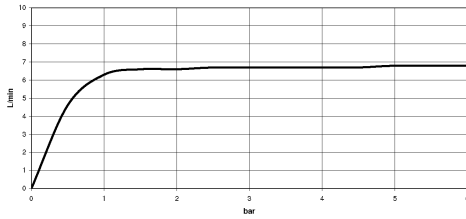

**Body spray without volume control - Chrome**

TARA

28 528 979

- spray head Ø 55mm
- ball-joint pivotable through 25° (in any direction)
- HORIZONTAL RAIN, max. flow rate 7 l/min (at 3 bar)
- with anti-scale system
- rosette Ø 55 mm
- 1/2" connection

**Recommended miscellaneous**

- Concealed wall elbow -** 35 085 970 90
- max. recess depth 163 mm
  - min. recess depth 90 mm

28 528 979

mm [inches]

### Flow rate chart